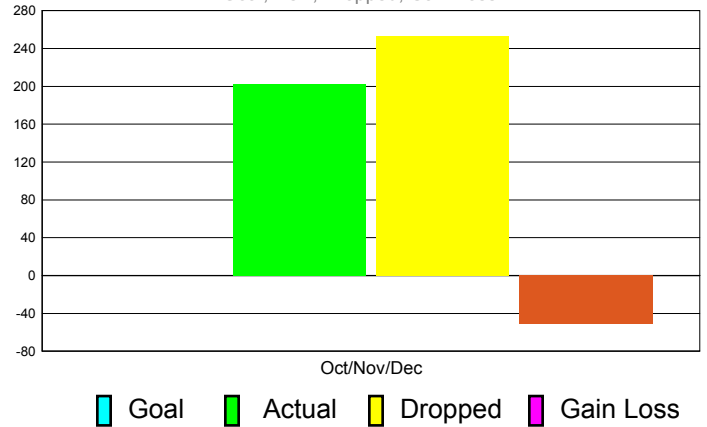

Membership Results 2011-2012

Goal, New, Dropped, Gain/Loss