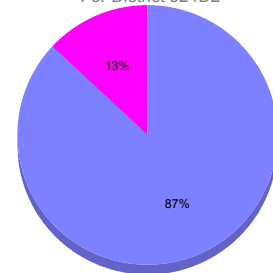

Membership Results 2011-2012

Goal, New, Dropped, Gain/Loss

Comparison of Membership Gain/Loss

Current Year Compared to the Previous Year

Gender Comparison 2010-2011

For District 324D2

Oct/Nov/Dec
■ Male ■ Female